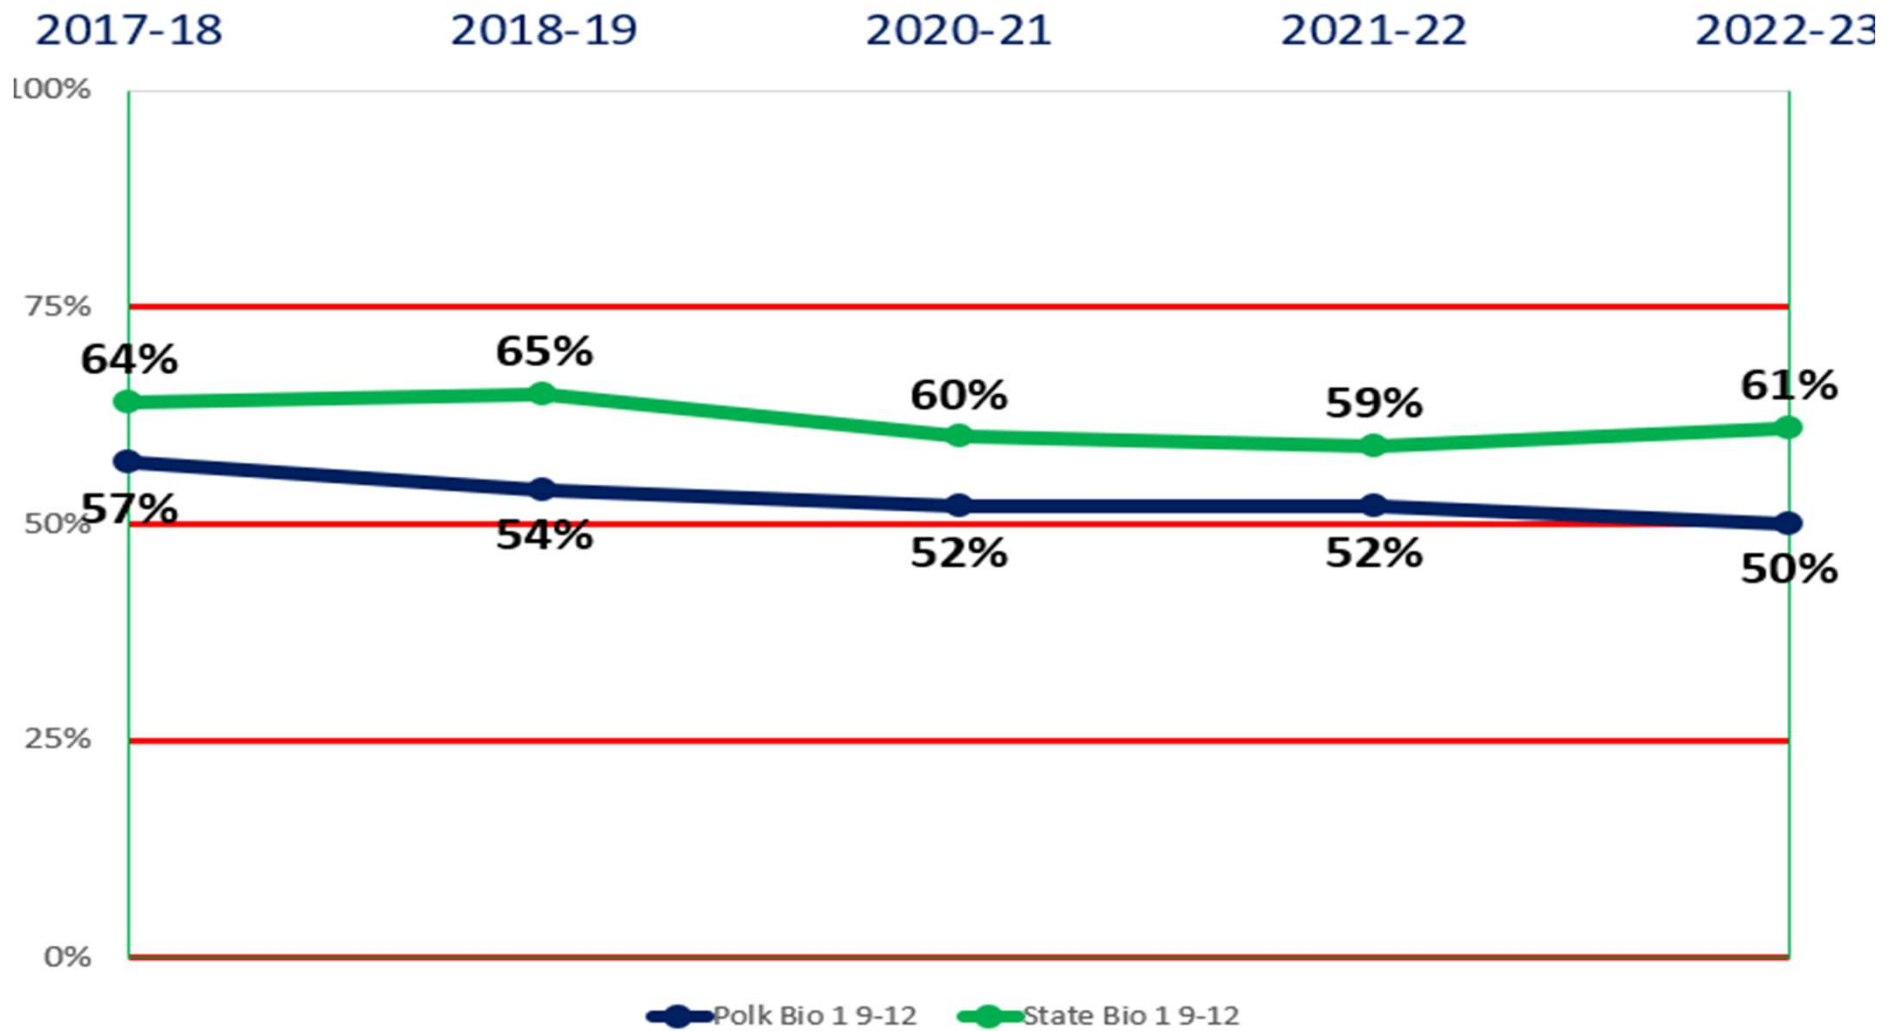

Polk/State Science Scores Grade 5

Polk/State Science Scores Grade 8

Polk/State Biology 1 Grade 8

Polk/State Biology 1 Grade 9-12

Polk/State ELA Grade 3-5

Polk/State ELA Grade 6-8

Polk/State ELA Grade 9-10

Polk/State Math Grade 3-5