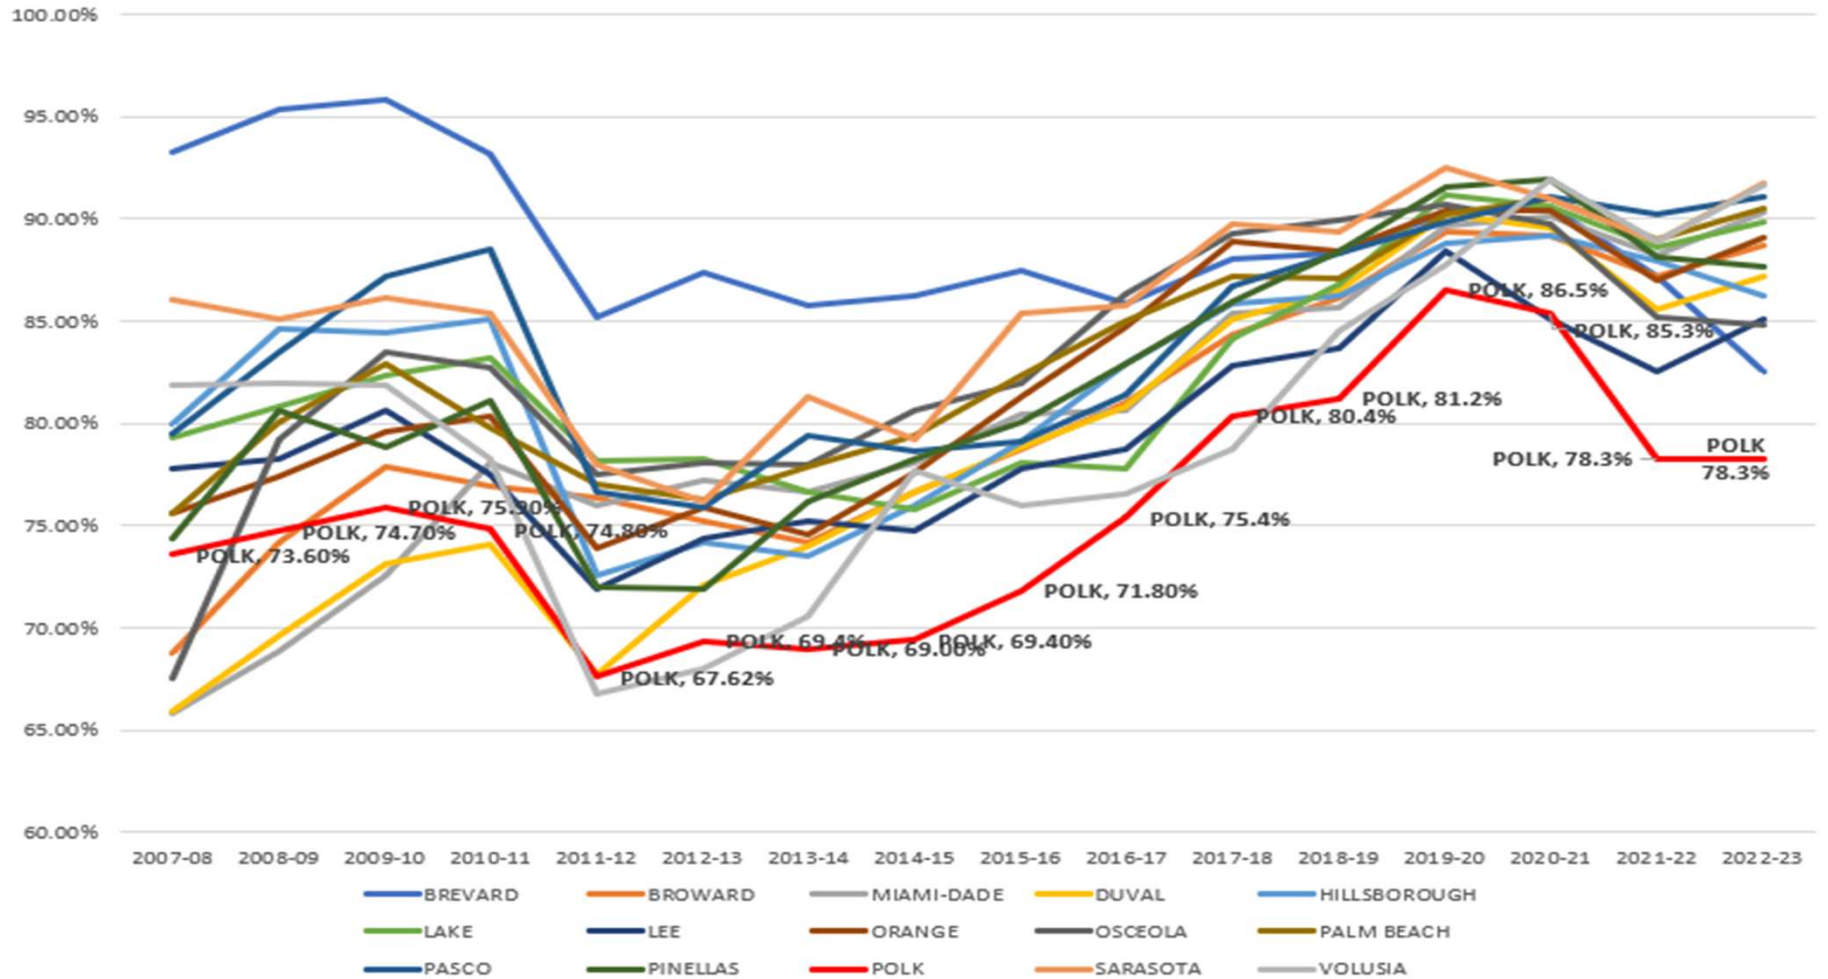

Polk/State Math Grade 6-8

Polk/State Algebra 1 Grade 7-8

Polk/State Algebra 1 9-12

Polk/State Geometry Grade 8

Polk/State Geometry 9-12

Polk/State Civic Grades 7-8

Polk/State US History Grades 10-12

Graduation Rates Multiple Districts