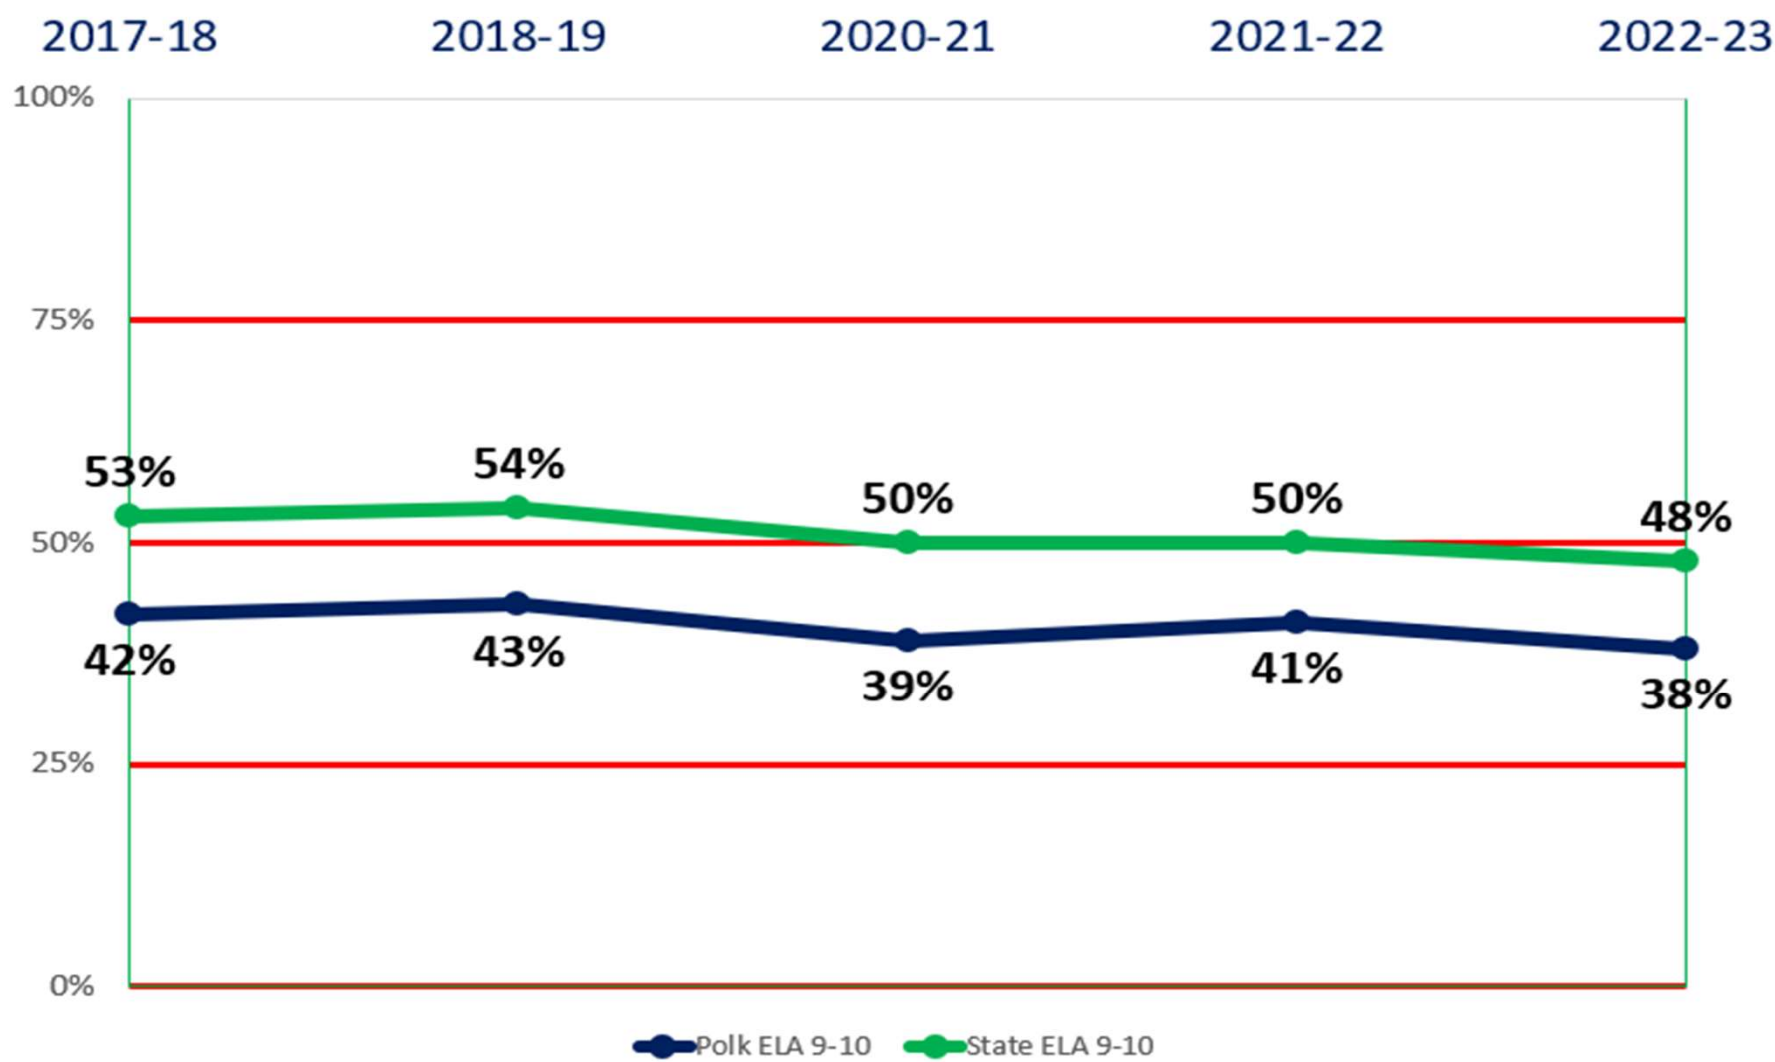

Polk/State Science Scores Grade 5

Polk/State Science Scores Grade 8

Polk/State Biology 1 Grade 8

Polk/State Biology 1 Grade 9-12

Polk/State ELA Grade 3-5

Polk/State ELA Grade 6-8

Polk/State ELA Grade 9-10

Polk/State Math Grade 3-5