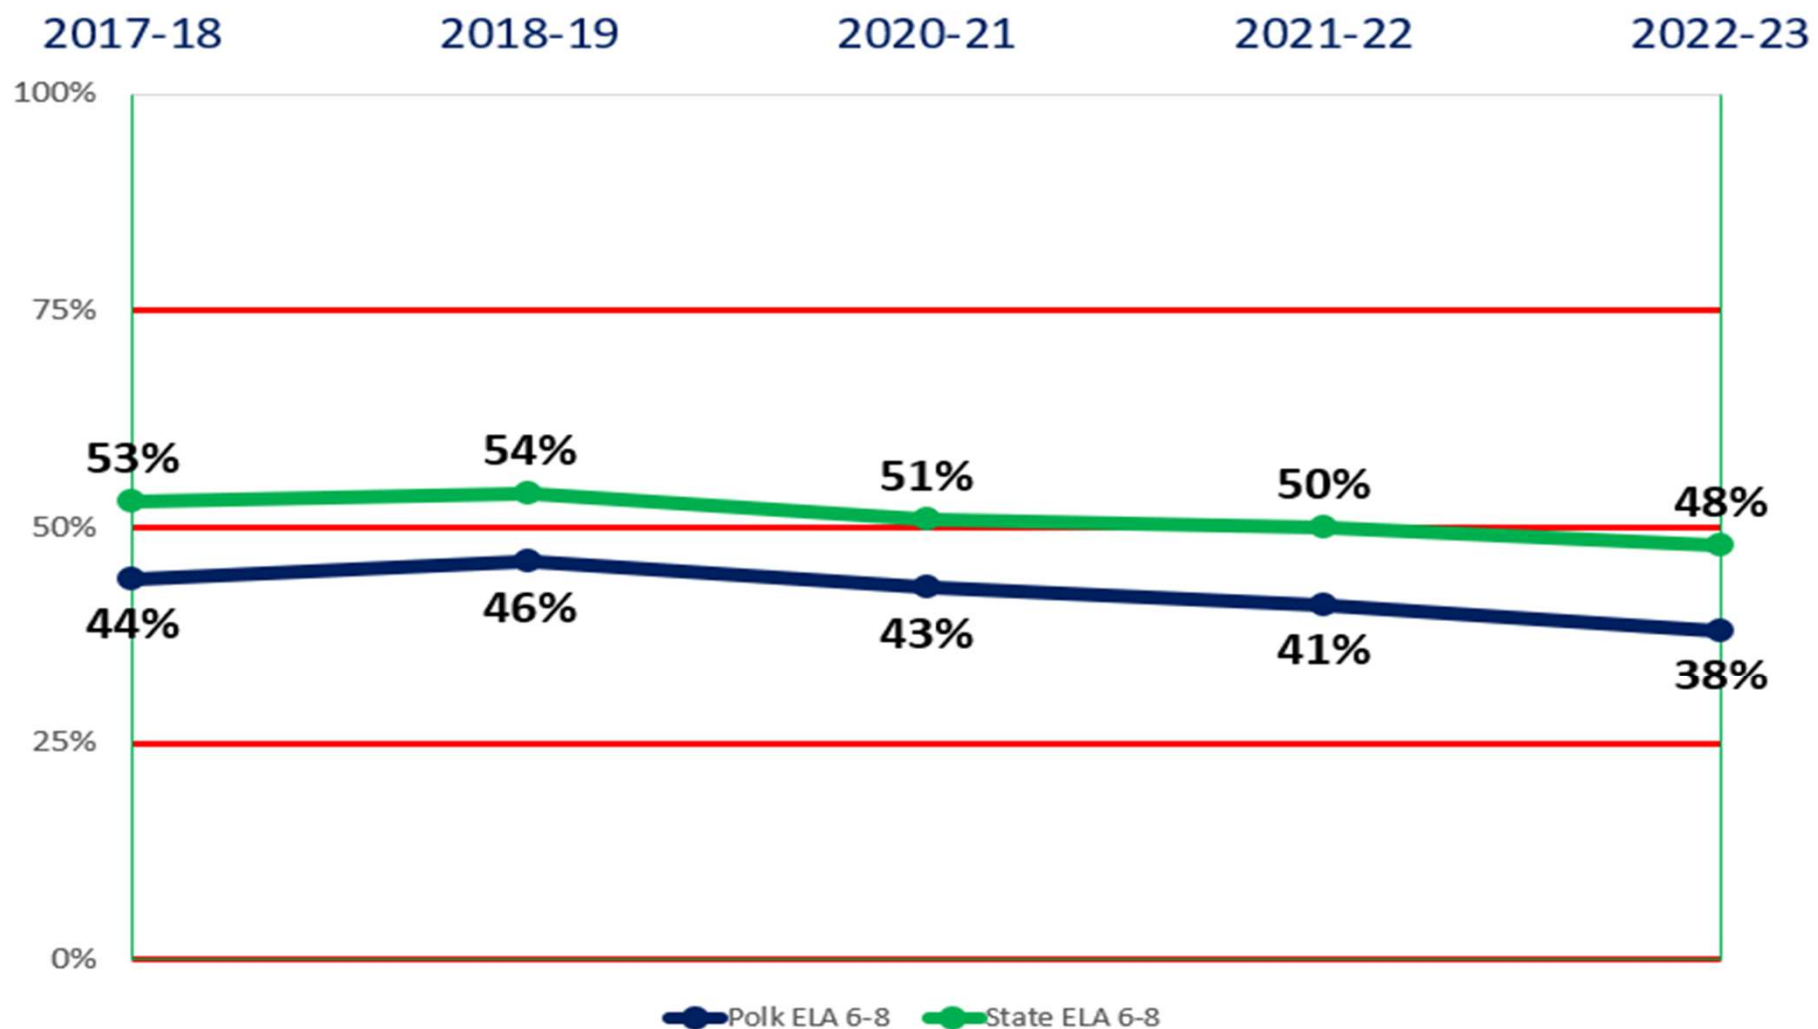

Polk/State Science Scores Grade 5

Polk/State Science Scores Grade 8

Polk/State Biology 1 Grade 8

Polk/State Biology 1 Grade 9-12

Polk/State ELA Grade 3-5

Polk/State ELA Grade 6-8

Polk/State ELA Grade 9-10

Polk/State Math Grade 3-5