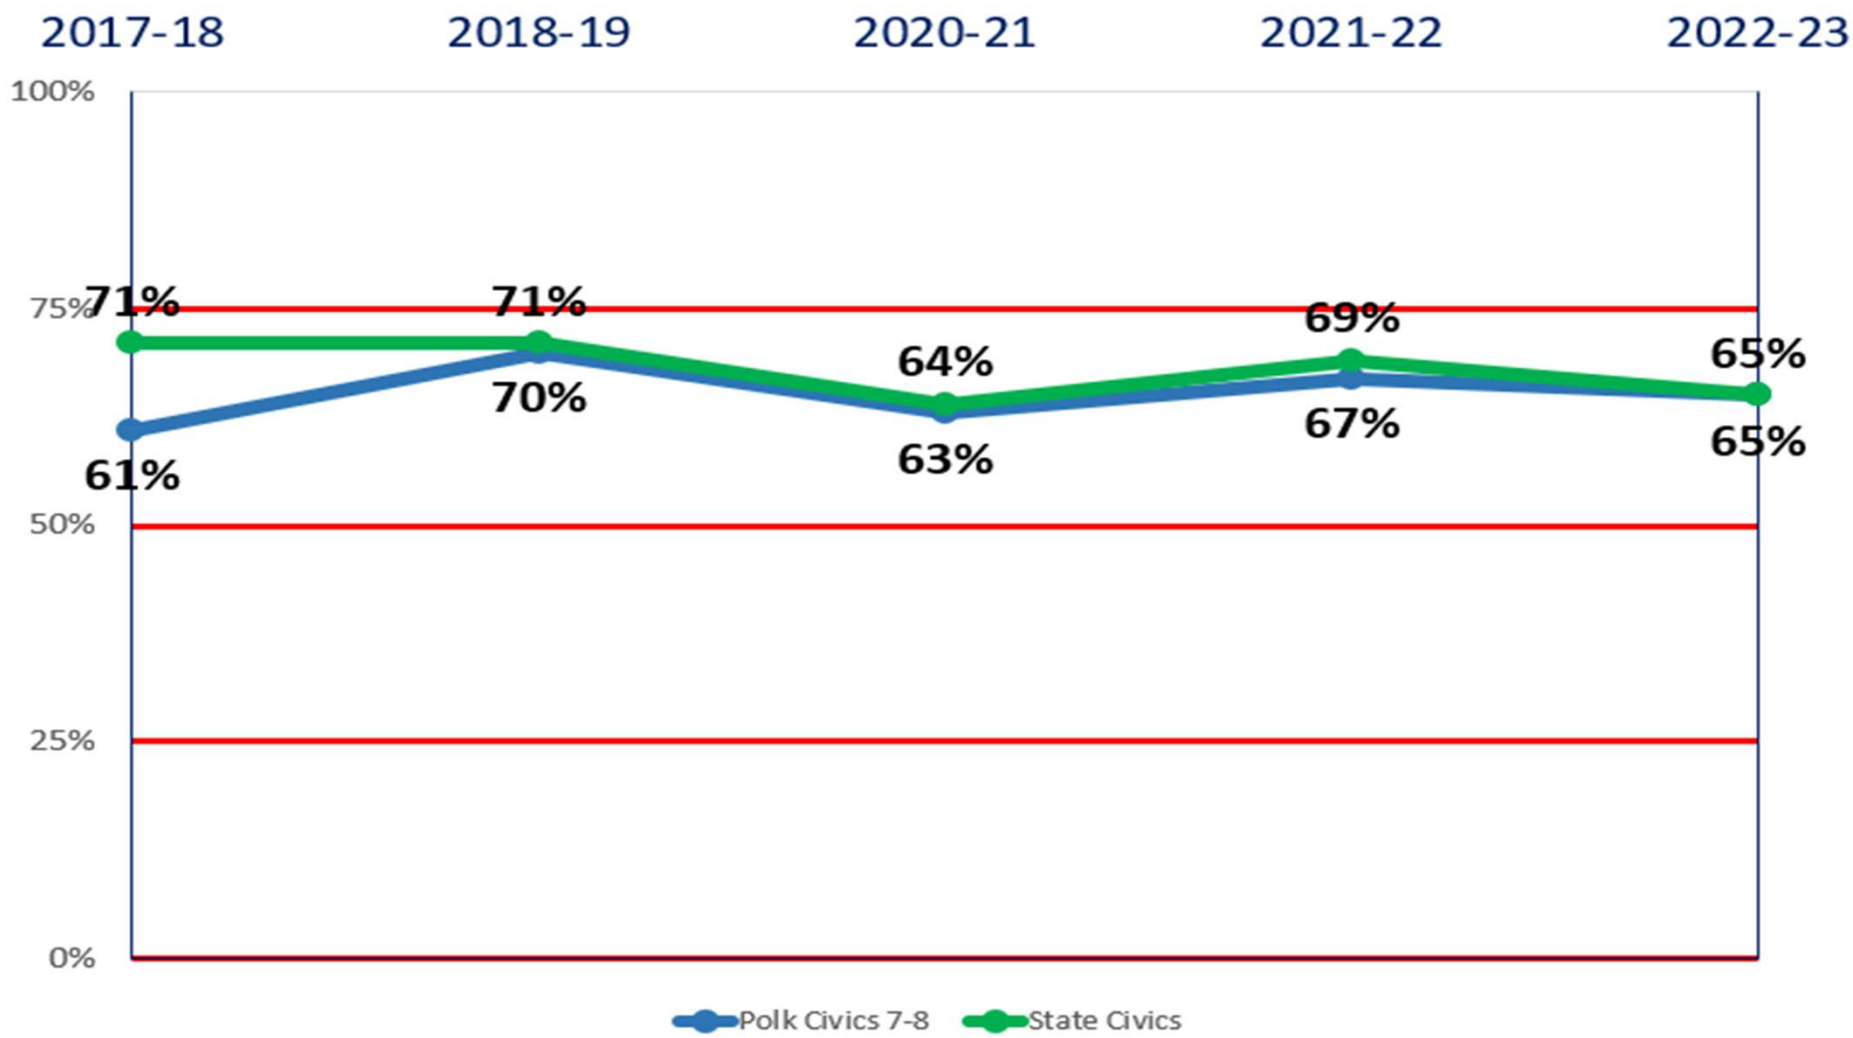

Polk/State Math Grade 6-8

Polk/State Algebra 1 Grade 7-8

Polk/State Algebra 1 9-12

Polk/State Geometry Grade 8

Polk/State Geometry 9-12

Polk/State Civic Grades 7-8

Polk/State US History Grades 10-12

Graduation Rates Multiple Districts