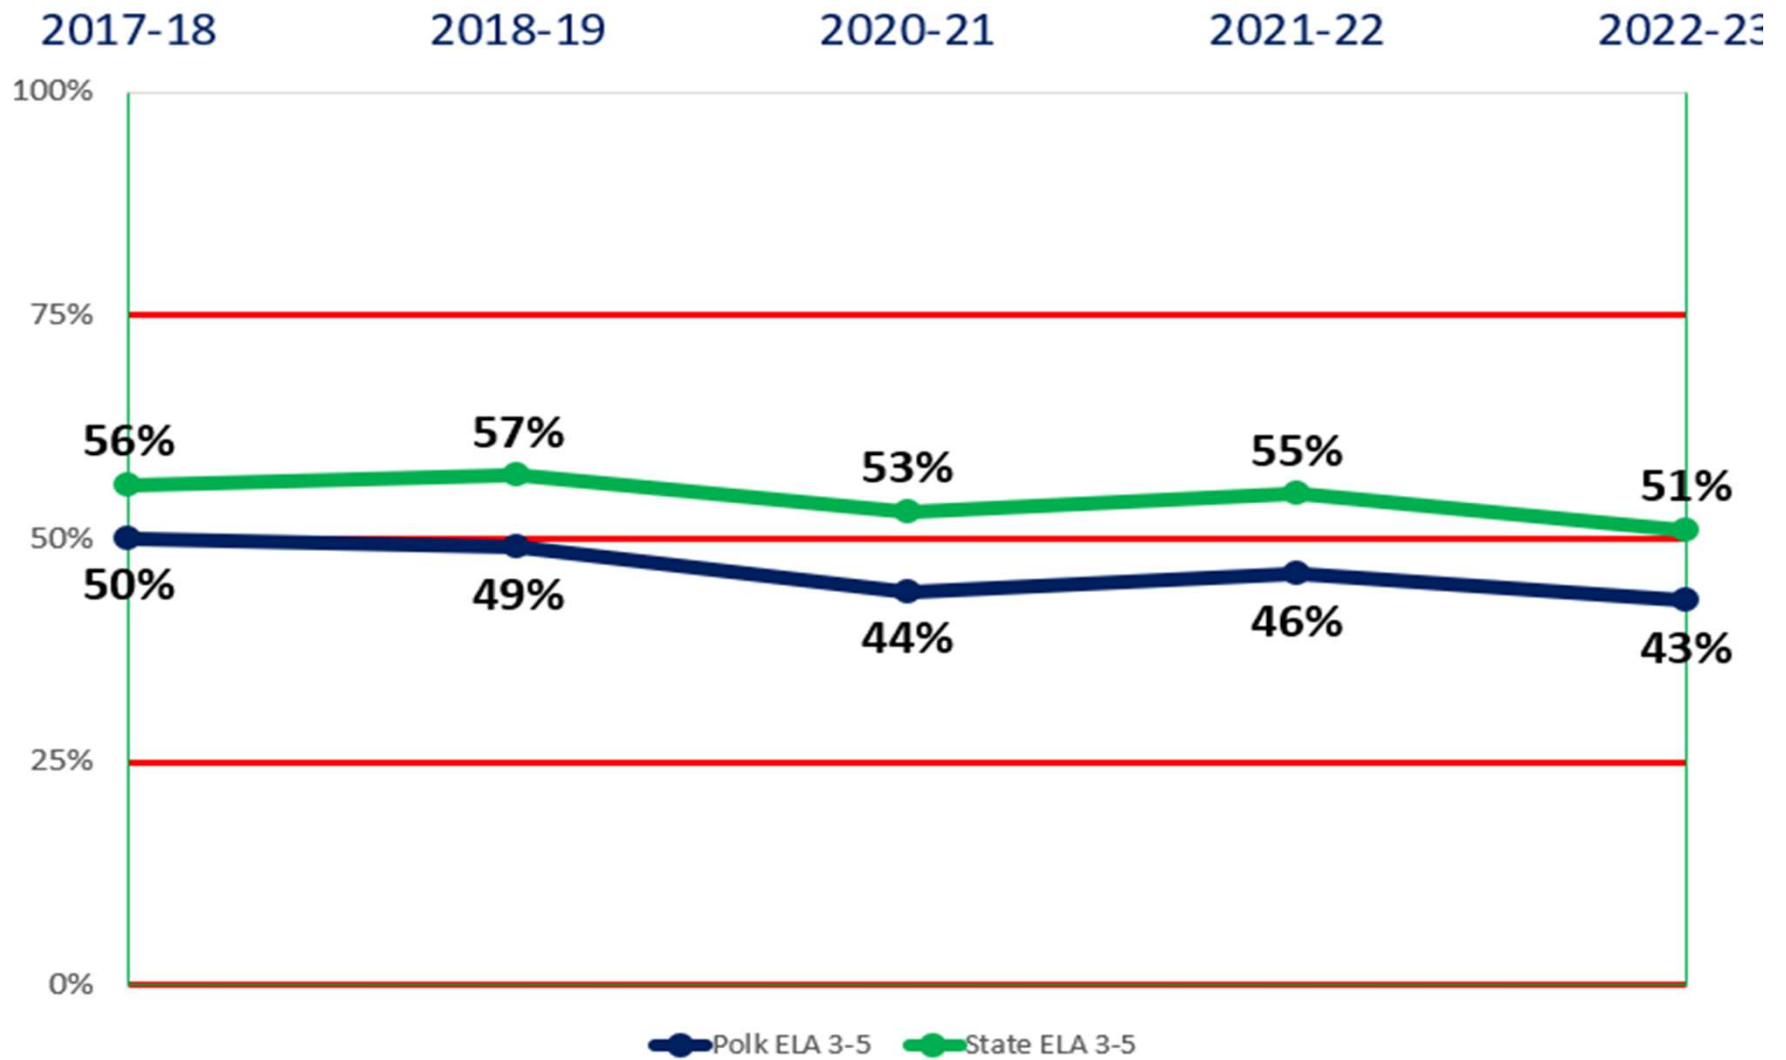

Polk/State Science Scores Grade 5

Polk/State Science Scores Grade 8

Polk/State Biology 1 Grade 8

Polk/State Biology 1 Grade 9-12

Polk/State ELA Grade 3-5

Polk/State ELA Grade 6-8

Polk/State ELA Grade 9-10

Polk/State Math Grade 3-5