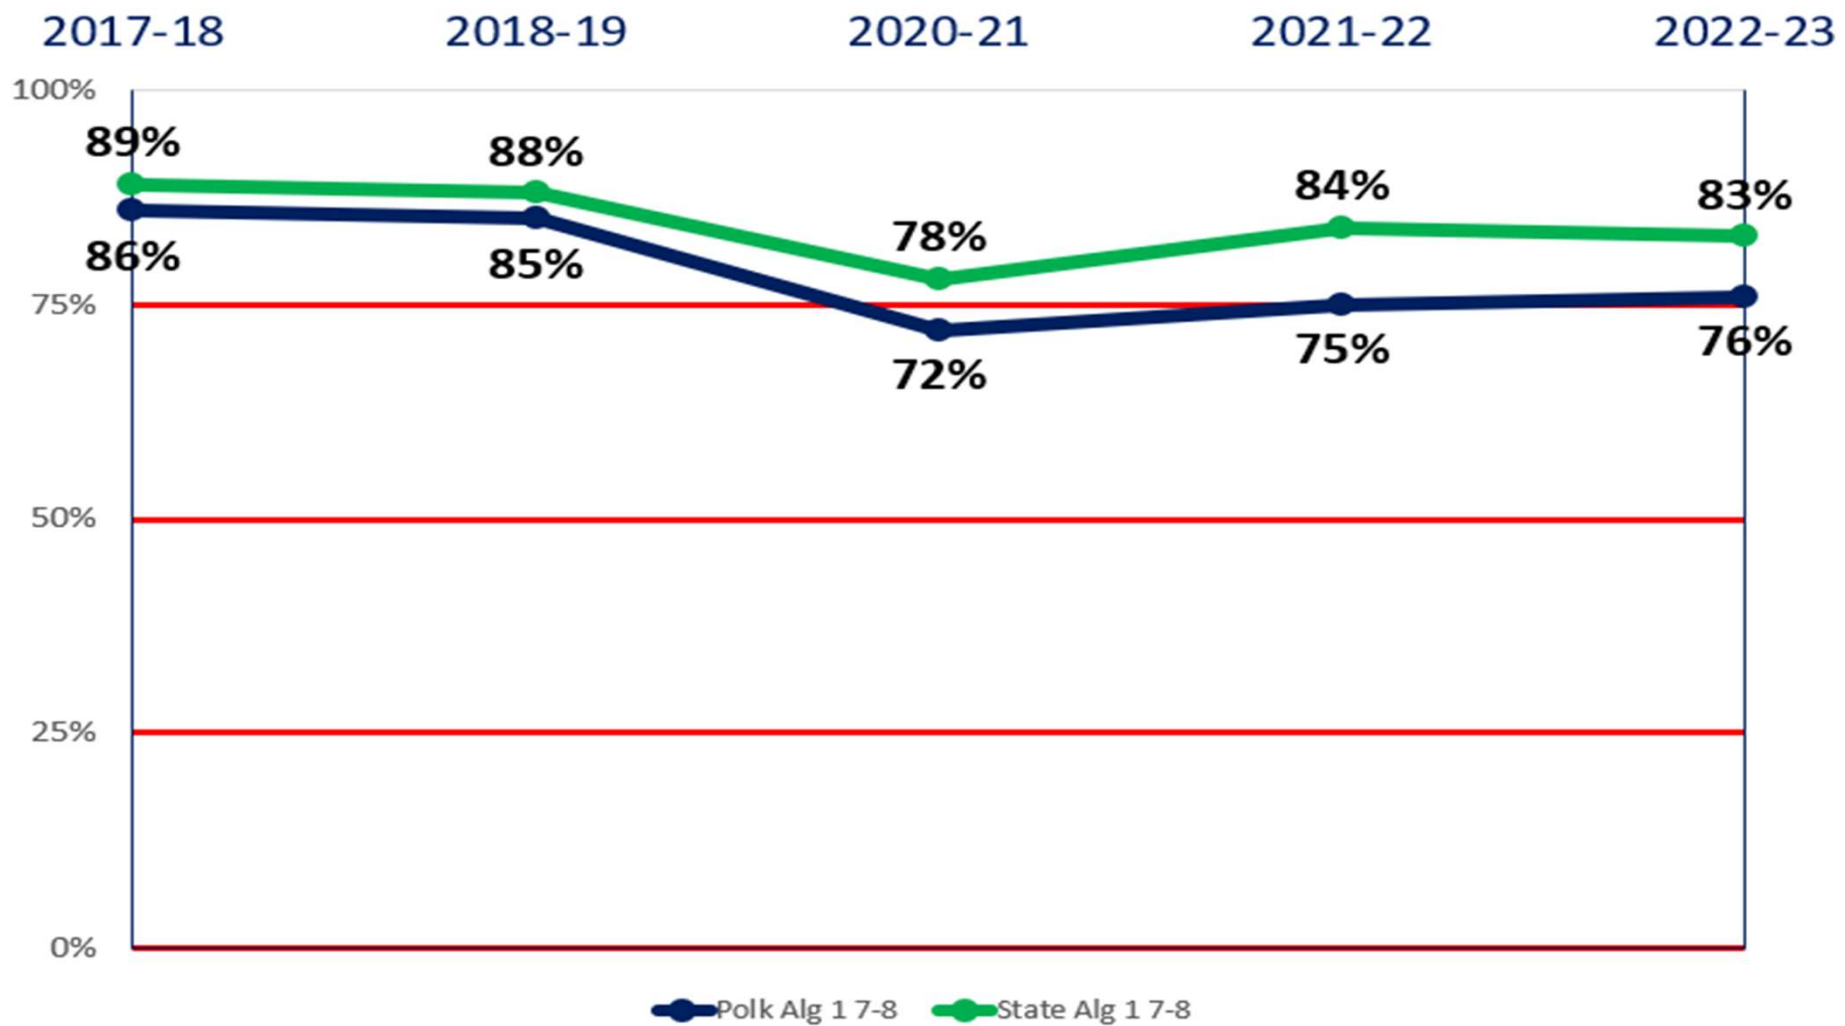

Polk/State Algebra 1 Grade 7-8