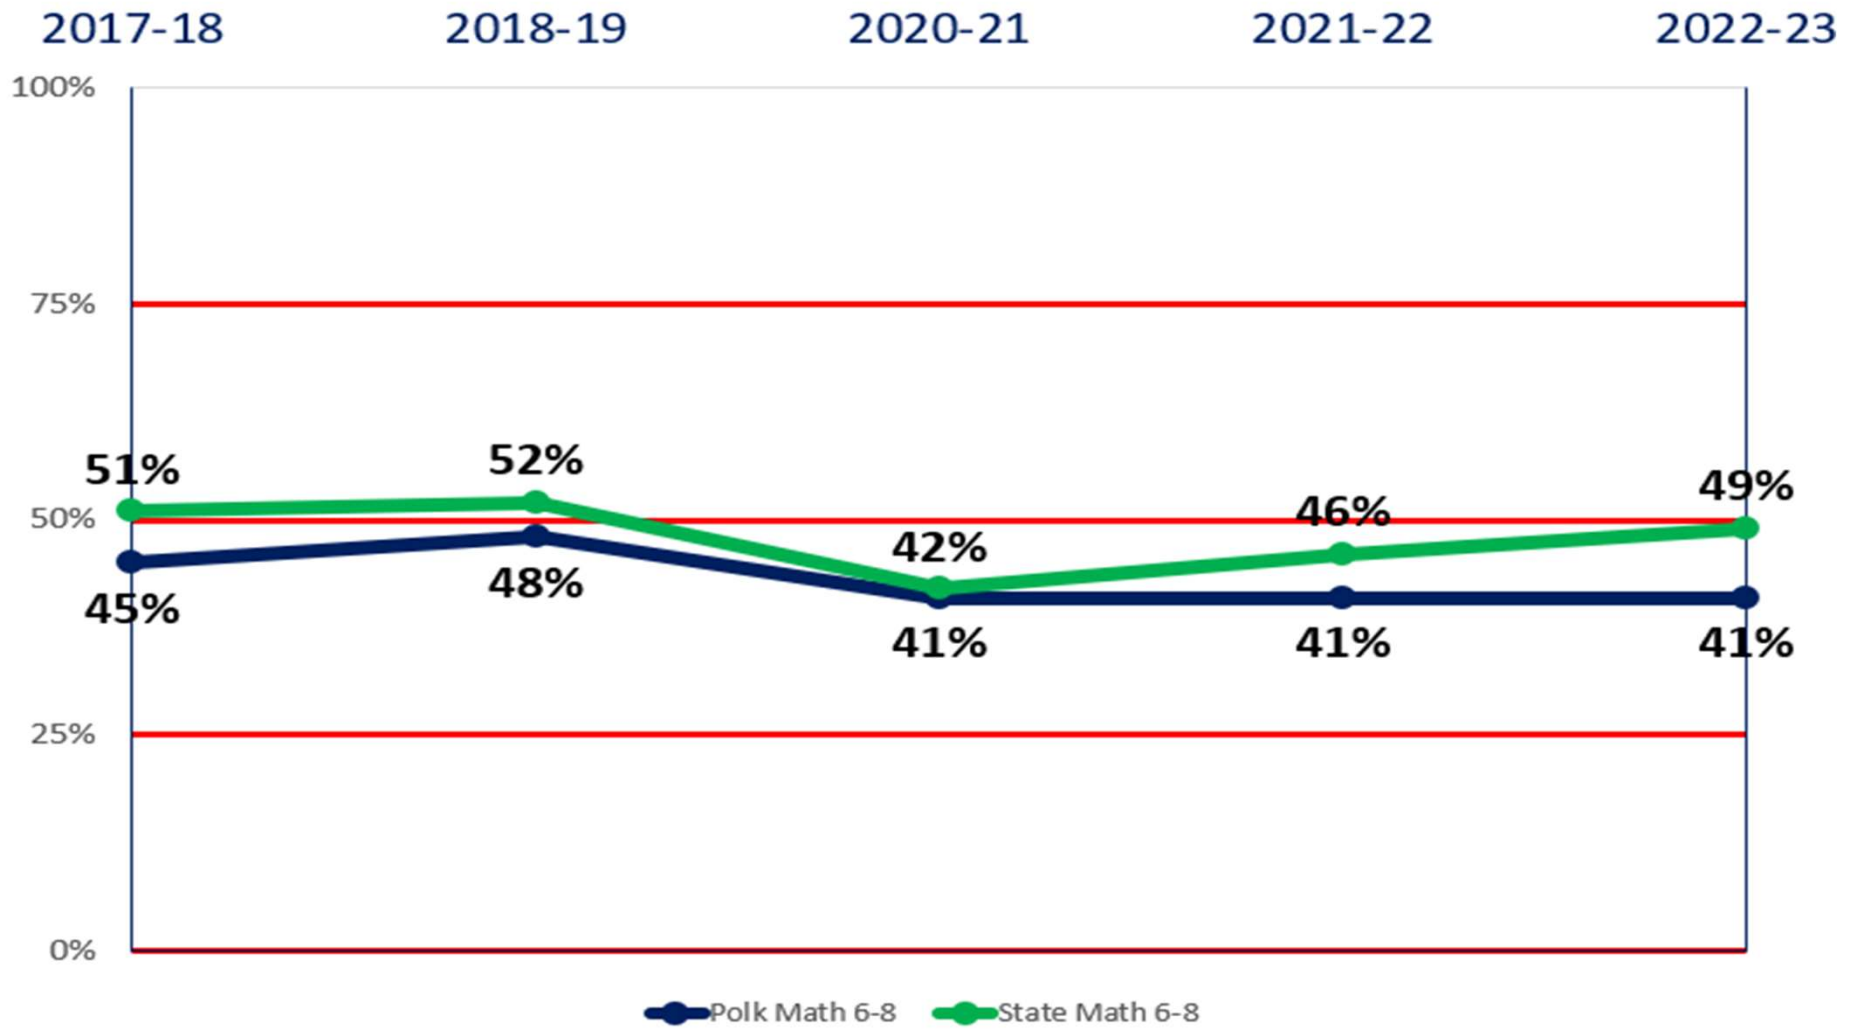

Polk/State Math Grade 6-8