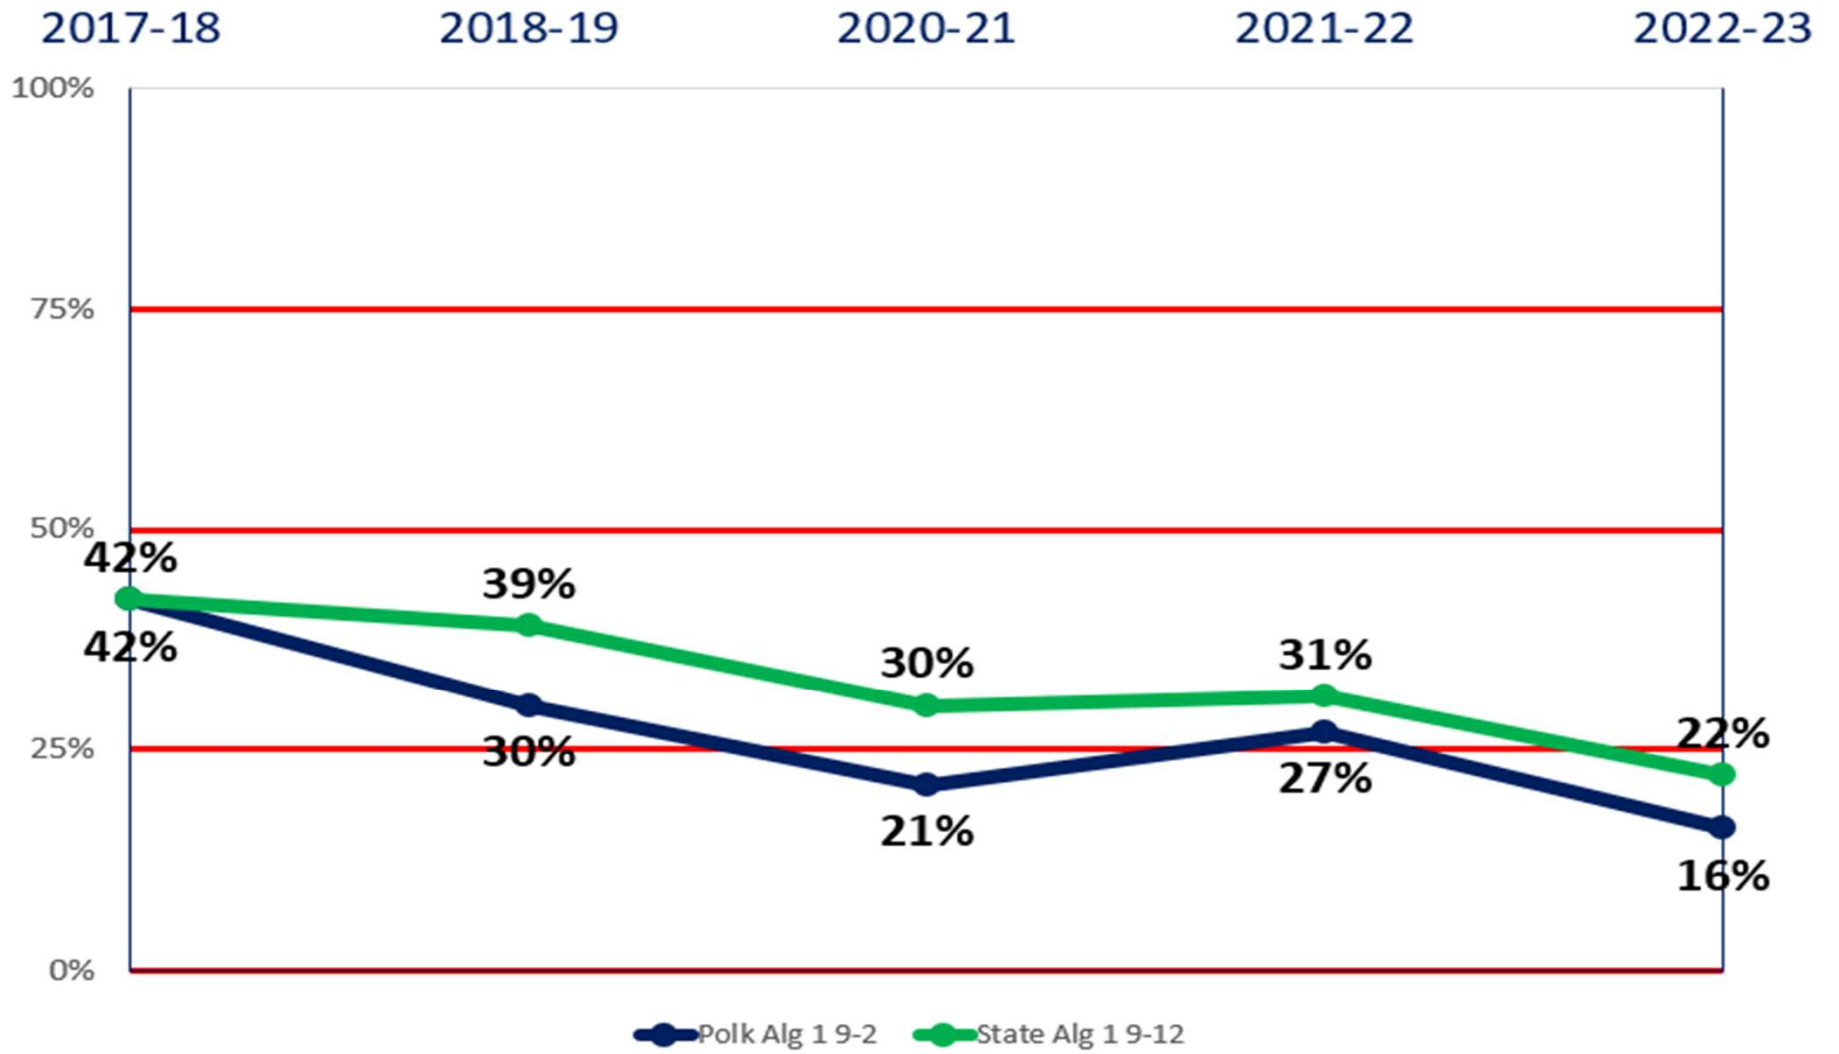

Polk/State Algebra 1 9-12