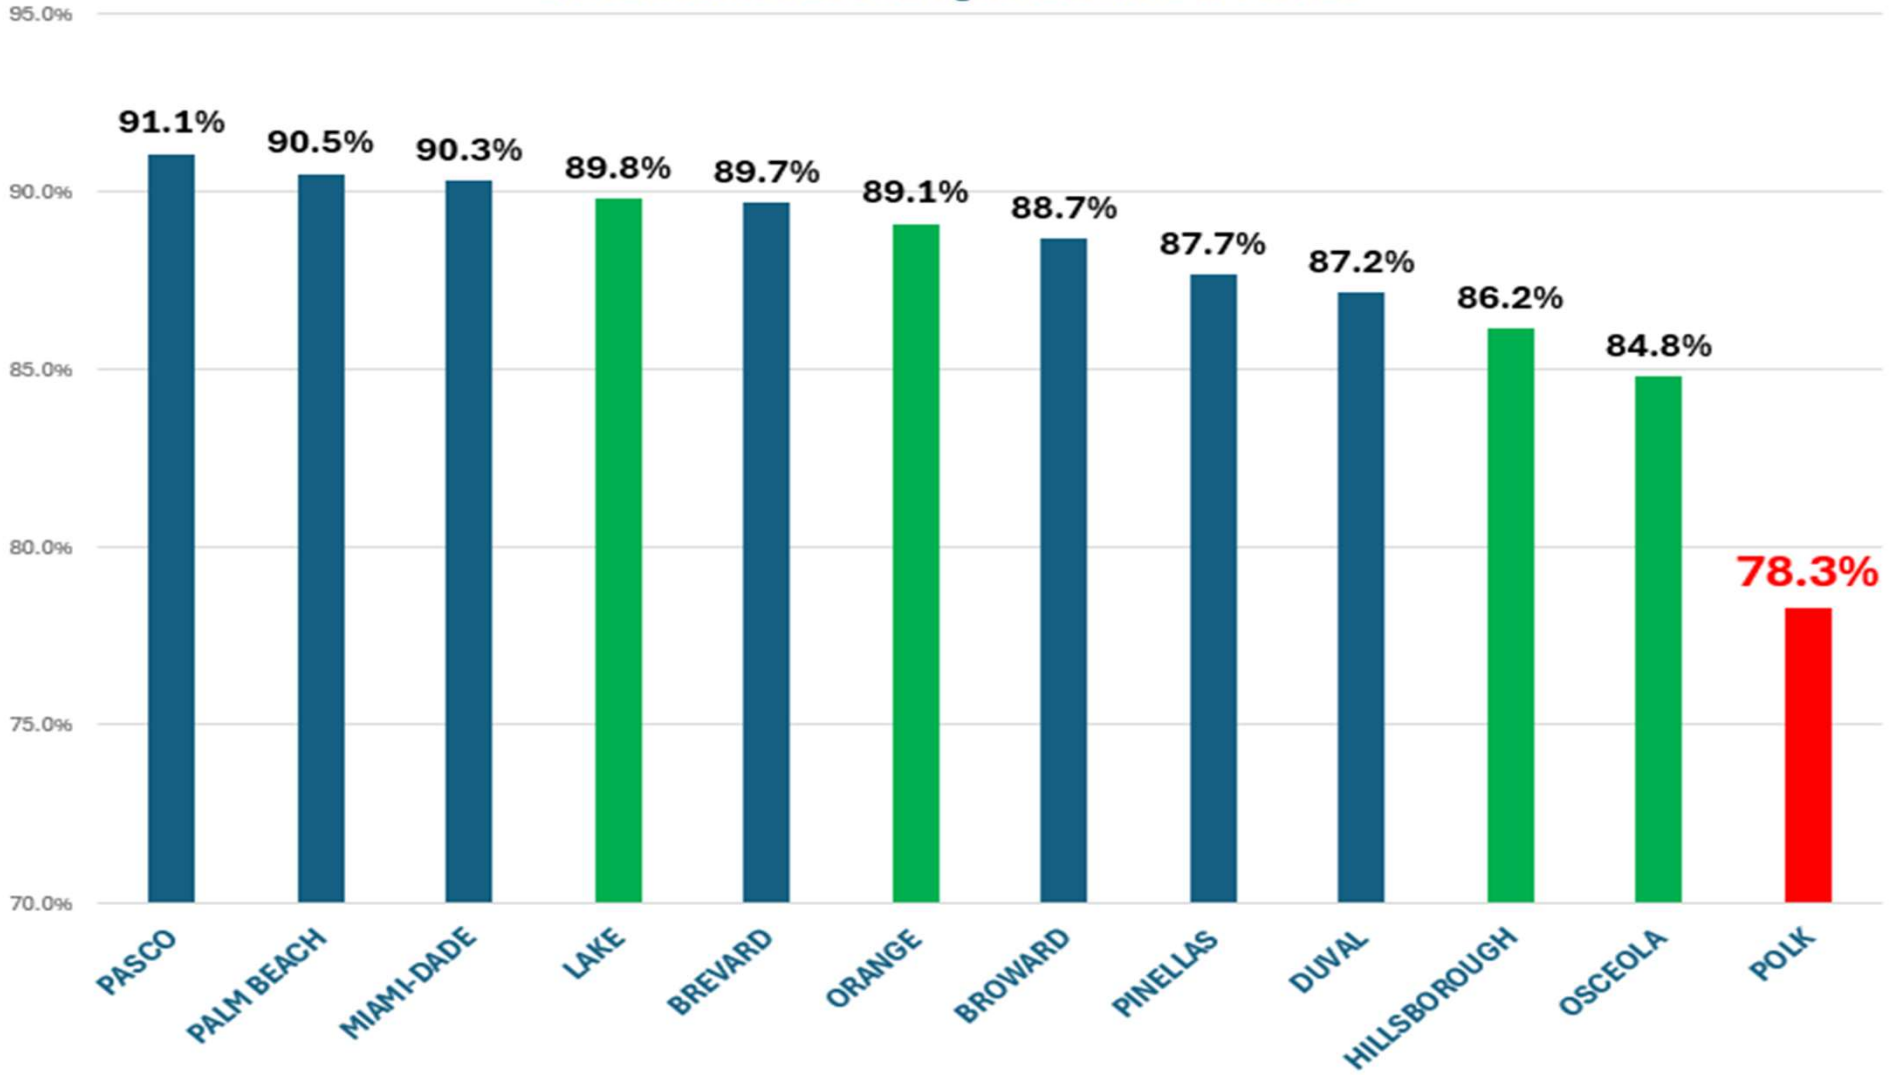

Graduation Rates of Largest Districts in Florida