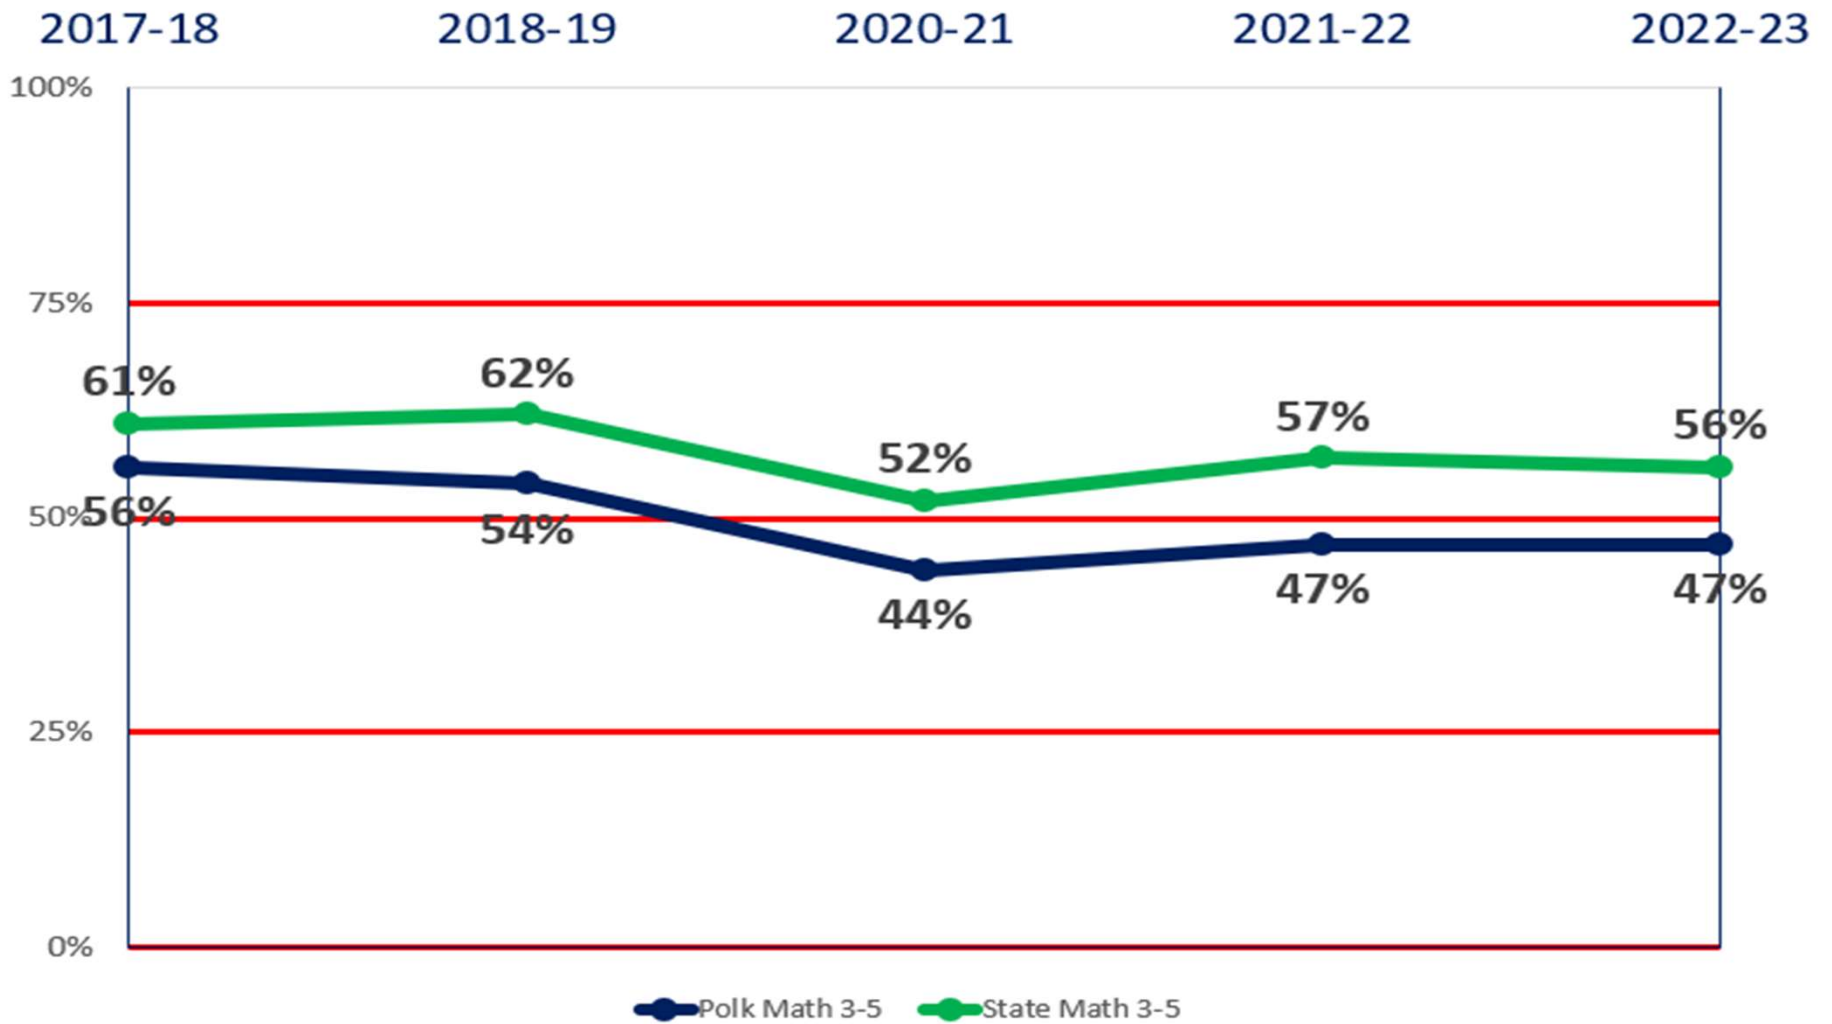

Polk/State Science Scores Grade 5

Polk/State Science Scores Grade 8

Polk/State Biology 1 Grade 8

Polk/State Biology 1 Grade 9-12

Polk/State ELA Grade 3-5

Polk/State ELA Grade 6-8

Polk/State ELA Grade 9-10

Polk/State Math Grade 3-5