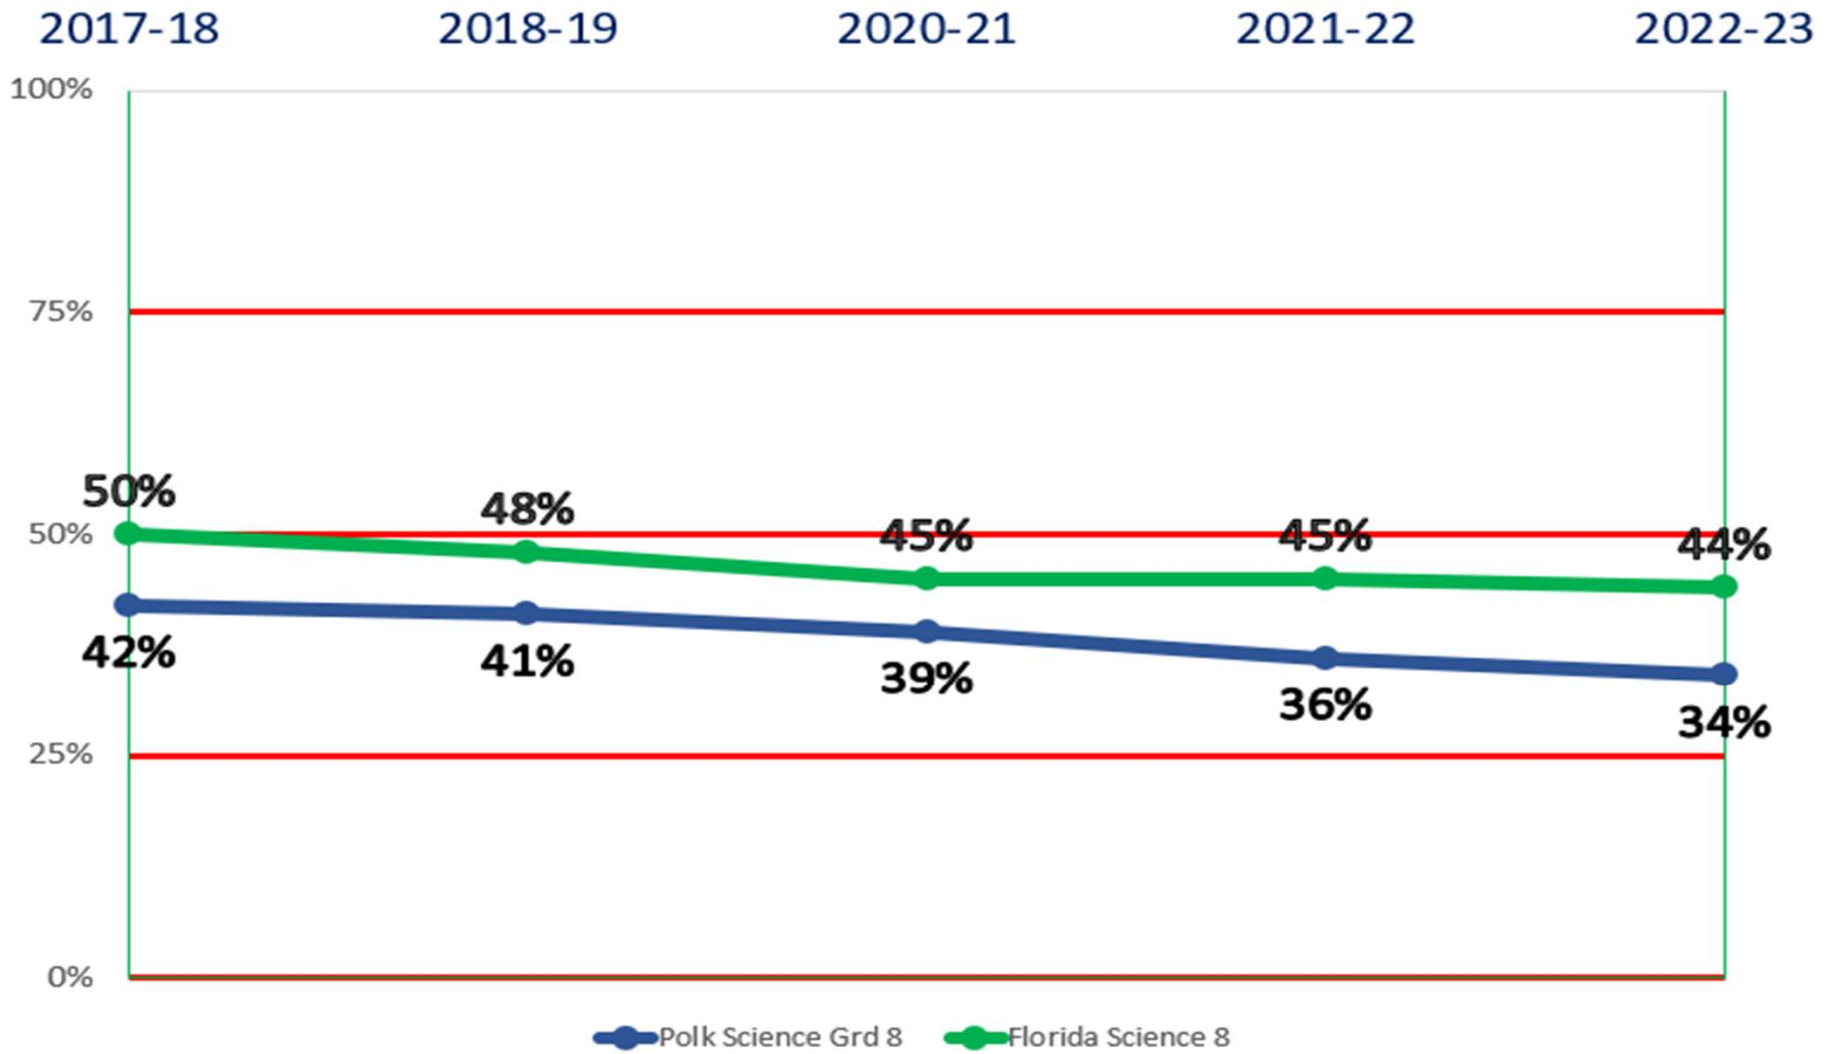

Polk/State Science Scores Grade 5

Polk/State Science Scores Grade 8

Polk/State Biology 1 Grade 8

Polk/State Biology 1 Grade 9-12

Polk/State ELA Grade 3-5

Polk/State ELA Grade 6-8

Polk/State ELA Grade 9-10

Polk/State Math Grade 3-5