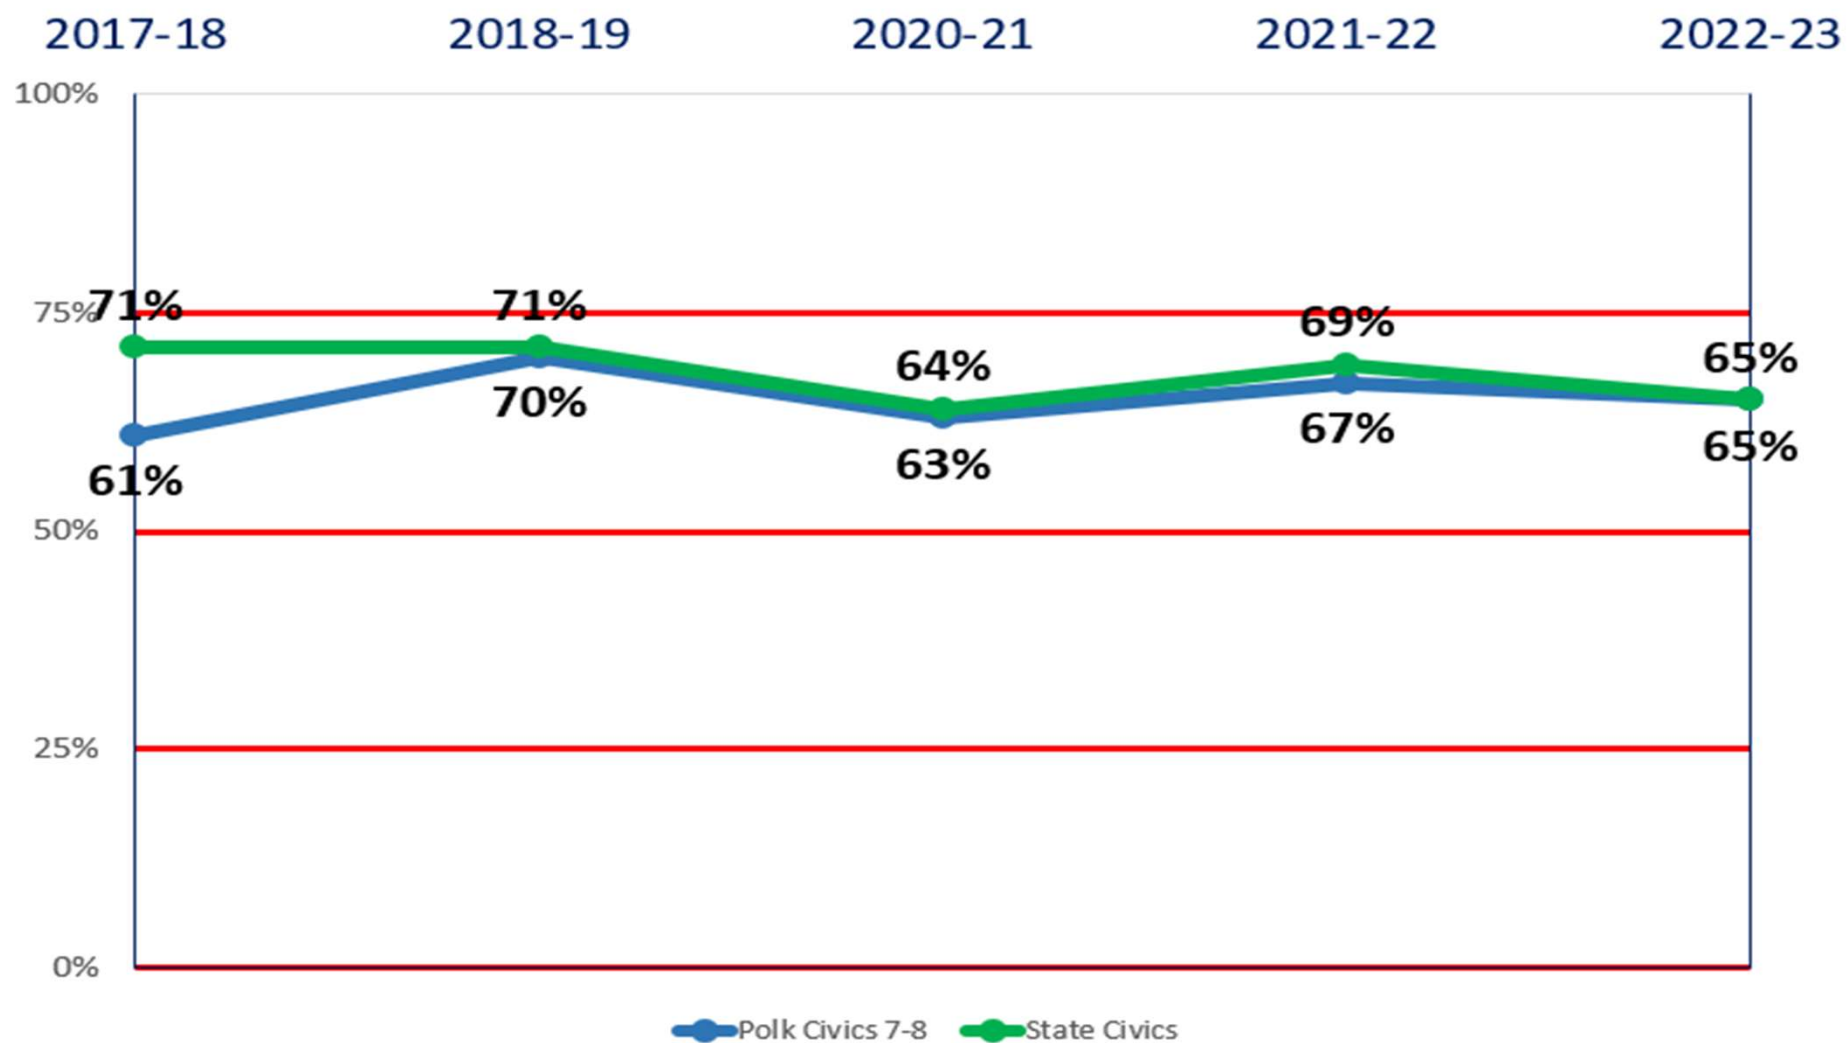

Polk/State Math Grade 6-8

Polk/State Algebra 1 Grade 7-8

Polk/State Algebra 1 9-12

Polk/State Geometry Grade 8

Polk/State Geometry 9-12

Polk/State Civic Grades 7-8

Polk/State US History Grades 10-12

Graduation Rates Multiple Districts