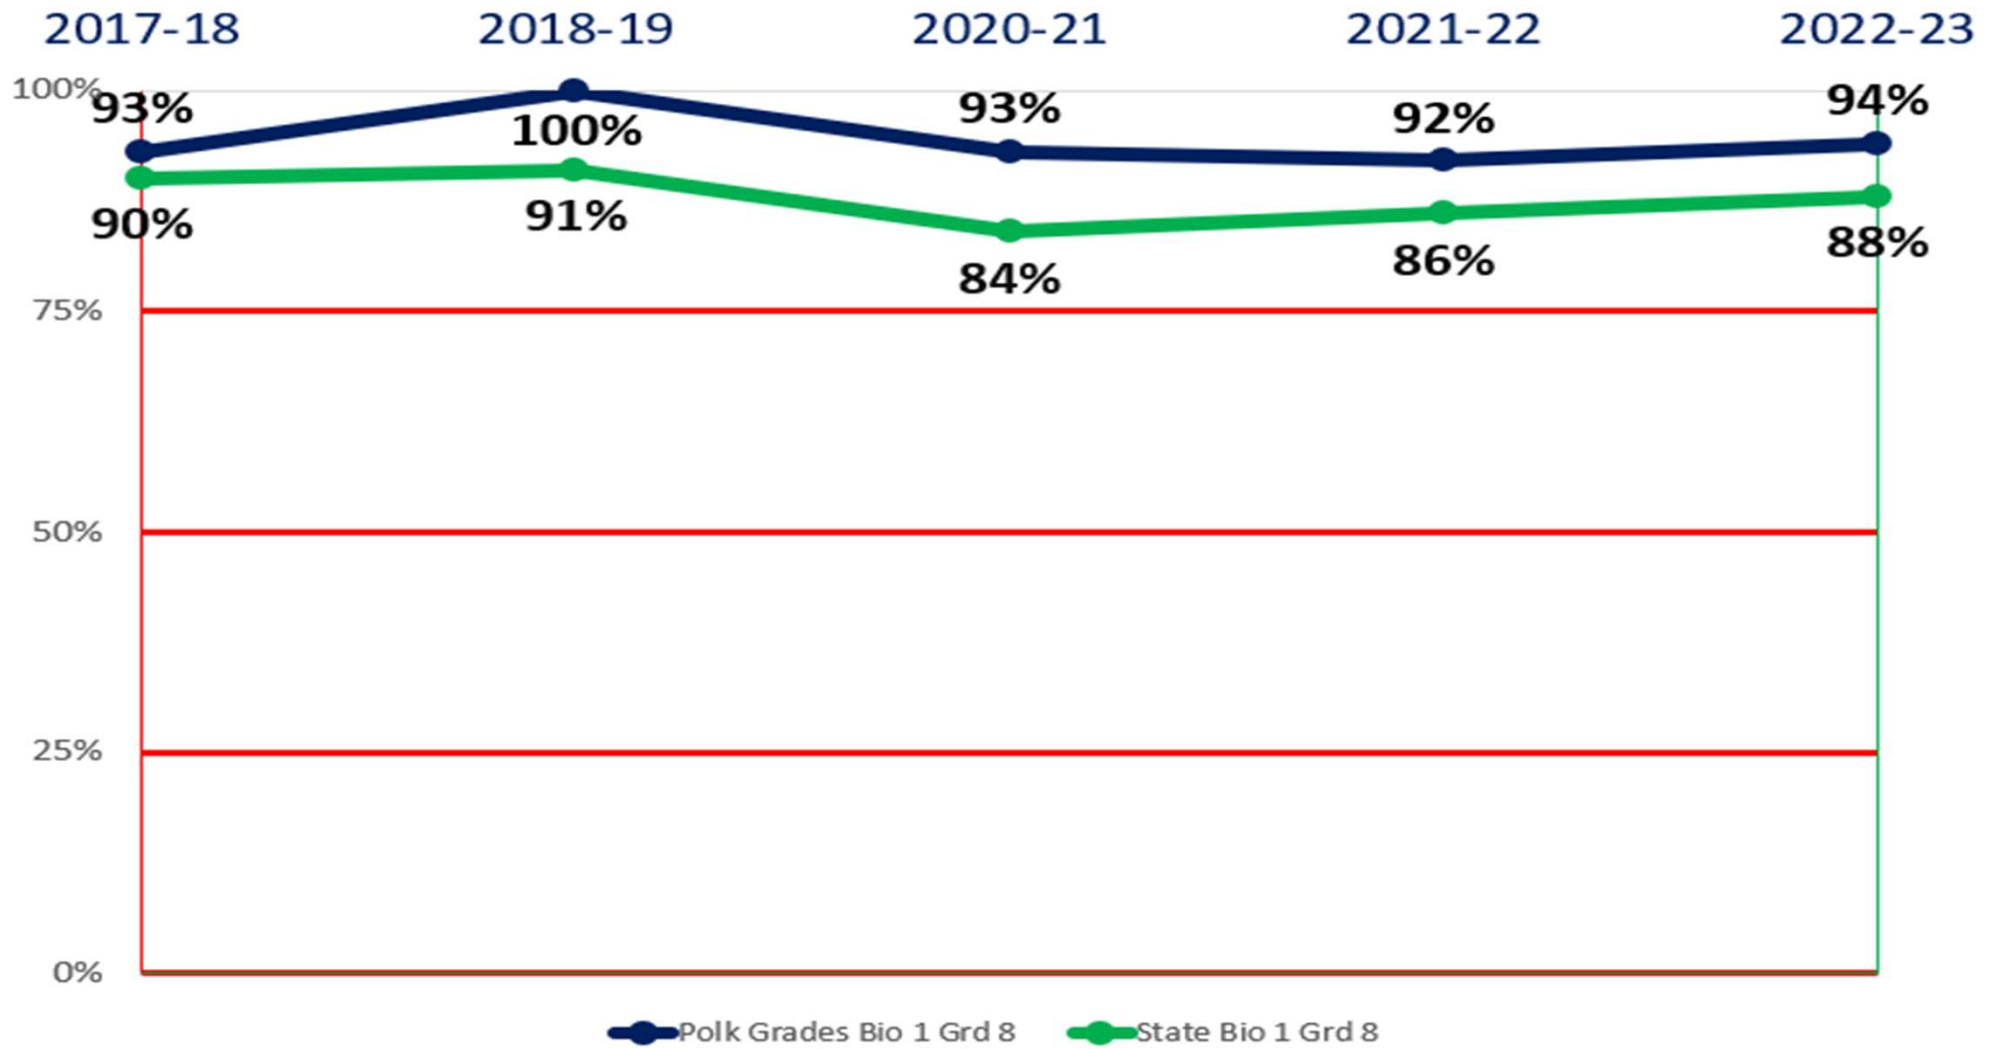

Polk/State Science Scores Grade 5

Polk/State Science Scores Grade 8

Polk/State Biology 1 Grade 8

Polk/State Biology 1 Grade 9-12

Polk/State ELA Grade 3-5

Polk/State ELA Grade 6-8

Polk/State ELA Grade 9-10

Polk/State Math Grade 3-5